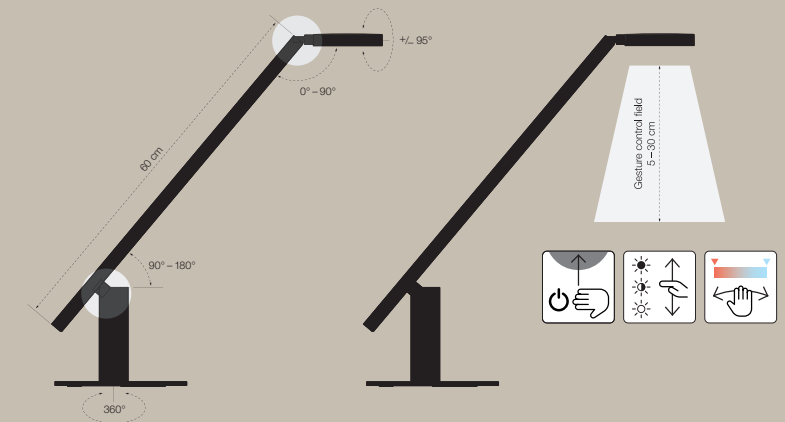

move to LITE

LUCTRA® TABLE LITE 9214 01

LED Tischleuchte mit biologisch wirksamem Licht und innovativer Gestensteuerung

- Unterstützt den individuellen Tagesrhythmus und die innere Uhr mit optimaler Farbtemperatur und Intensität des Lichtes
- Realitätsnahe Imitation des Tageslichtes für gesunde Hormonproduktion und mentales Wohlbefinden
- Intuitive dreidimensionale Gestensteuerung für die Einstellung der Lichtstärke und Lichtfarbe
- Gleichmäßige Ausleuchtung des Arbeitsplatzes
- Realistische Farbwiedergabe und Kontrast durch eng tolerierte Binings
- Universeller USB-C Anschluss für das Betreiben der Leuchte über einen Laptop oder eine externe Batterie

78°

>50.000 h

2.700–
6.500 K

www.tuv.com
ID 1111274648

900 lm/660 lx at
0.5 m height

Ra/CRI >90

kWh
1.000 h ca. 12

On/Off
via gesture

Colour
temperature
via gesture

Light/Dark
via gesture

LUCTRA

LUCTRA® is a brand of DURABLE

DURABLE · Hunke & Jochheim GmbH & Co. KG
Westfalenstraße 77–79 · 58636 Iserlohn · Germany
Phone +49 2371 6624 45
info@luctra.eu · luctra.eu